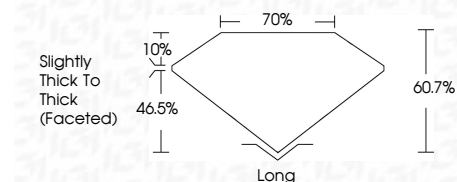

ELECTRONIC COPY

LG633462991
Report verification at igi.org

April 30, 2024
IGI Report Number **LG633462991**
Description **LABORATORY GROWN DIAMOND**
Shape and Cutting Style **CUSHION MIXED CUT**
Measurements **11.45 X 7.07 X 4.29 MM**

GRADING RESULTS
Carat Weight **3.10 CARATS**
Color Grade **G**
Clarity Grade **VS 1**

ADDITIONAL GRADING INFORMATION
Polish **EXCELLENT**
Symmetry **EXCELLENT**
Fluorescence **NONE**
Inscription(s) **IGI LG633462991**
Comments: This Laboratory Grown Diamond was created by Chemical Vapor Deposition (CVD) growth process and may include post-growth treatment. Type IIa

April 30, 2024
IGI Report No LG633462991
CUSHION MIXED CUT
11.45 X 7.07 X 4.29 MM
3.10 CARATS
Color Grade **G**
Clarity Grade **VS 1**
Depth **46.7%**
Table **70%**
Girdle **Slightly Thick To Thick (Faceted)**
Culet **Long**
Polish **EXCELLENT**
Symmetry **EXCELLENT**
Fluorescence **NONE**
Inscription(s) **IGI LG633462991**
Comments: This Laboratory Grown Diamond was created by Chemical Vapor Deposition (CVD) growth process and may include post-growth treatment. Type IIa

GRADING RESULTS
Carat Weight **3.10 CARATS**
Color Grade **G**
Clarity Grade **VS 1**

ADDITIONAL GRADING INFORMATION
Polish **EXCELLENT**
Symmetry **EXCELLENT**
Fluorescence **NONE**
Inscription(s) **IGI LG633462991**