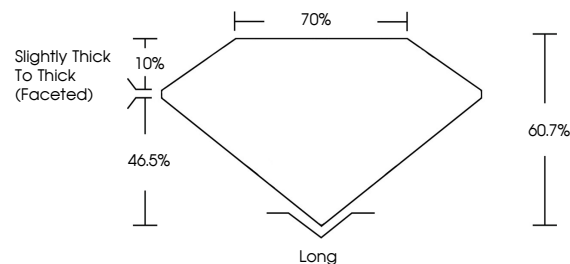

PROPORTIONS